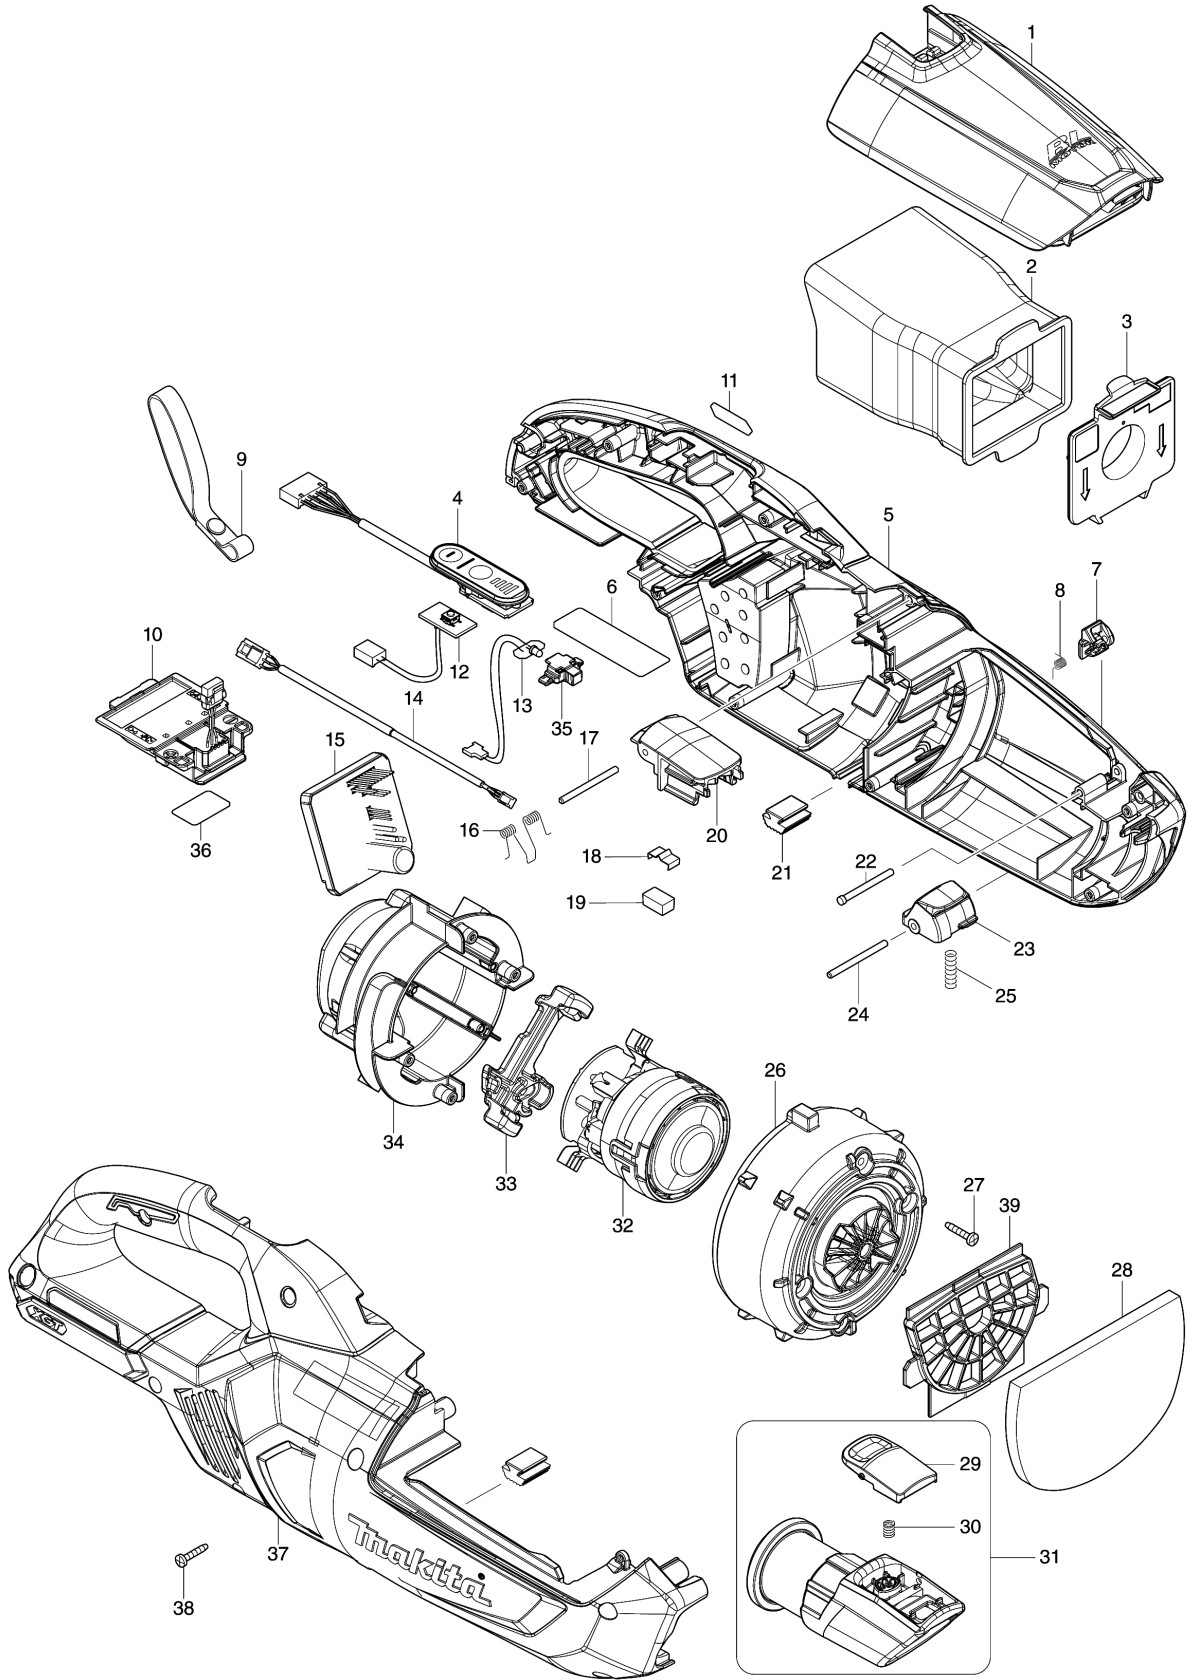

Model No.CL002G CORDLESS CLEANER

Model No.CL002G CORDLESS CLEANER

Položaj	Številka dela	Opis	Sprememba	Količina	New/Old	Opcijsko 1	Opcijsko 2	Opomba
001A	141F22-8	FRONT COVER COMPLETE		1				
001B	141F22-8	FRONT COVER COMPLETE		1				
001C	141F22-8	FRONT COVER COMPLETE		1				
001D	141F10-5	FRONT COVER COMPLETE		1				
C10	424093-7	Seal		1				
002	198749-5	EASY SHAKE OFF DUST BAG SET EU		1	*			
002-1	1910M4-5	HIGH PERFORMANCE DUST BAG SET	<	1				
003	140K23-3	VALVE STAY COMPLETE		1				
004	141B54-1	INDICATION CIRCUIT COMPLETE		1				
C10	8031J2-9	SWITCH LABEL		1				
005A	183U76-9	HOUSING SET		1				
005B	183U76-9	HOUSING SET		1				
005C	183U76-9	HOUSING SET		1				
005D	183U26-4	HOUSING SET		1				
C10	263005-3	Gumi zatič 6		2				
C20	422714-5	SPONGE SEAT		2				
D10		INC. 21,37						
006	8115A3-4	CL002G NAME PLATE		1				
007A	459352-0	STOPPER PLATE		1				
007B	459352-0	STOPPER PLATE		1				
007C	459352-0	STOPPER PLATE		1				
007D	459327-9	STOPPER PLATE		1				
008	232484-6	TORSION SPRING 4		1				
010	632P65-6	TERMINAL UNIT		1				
011	8005T5-8	XGT LOGO LABEL		1				
012	620E74-1	SWITCH UNIT		1				
013	620E82-2	LED CIRCUIT		1				
014	632S32-9	LEAD UNIT		1				
015	620E90-3	CONTROLLER		1				
016	233580-3	Torzijska vzmet 4		1				
017	268271-7	Zatič 3		1				
018	232264-0	Listnata vzmet CL142D		1				
019	424367-6	RUBBER		1				
020A	459350-4	FRONT COVER JOINT		1				
020B	459350-4	FRONT COVER JOINT		1				
020C	459350-4	FRONT COVER JOINT		1				
020D	459330-0	FRONT COVER JOINT		1				
021	422460-0	RUBBER PLATE		2				
022	256590-3	FLAT FILLISTER HD. PIN 3		1				
023A	459348-1	BUTTON B		1				
023B	459348-1	BUTTON B		1				